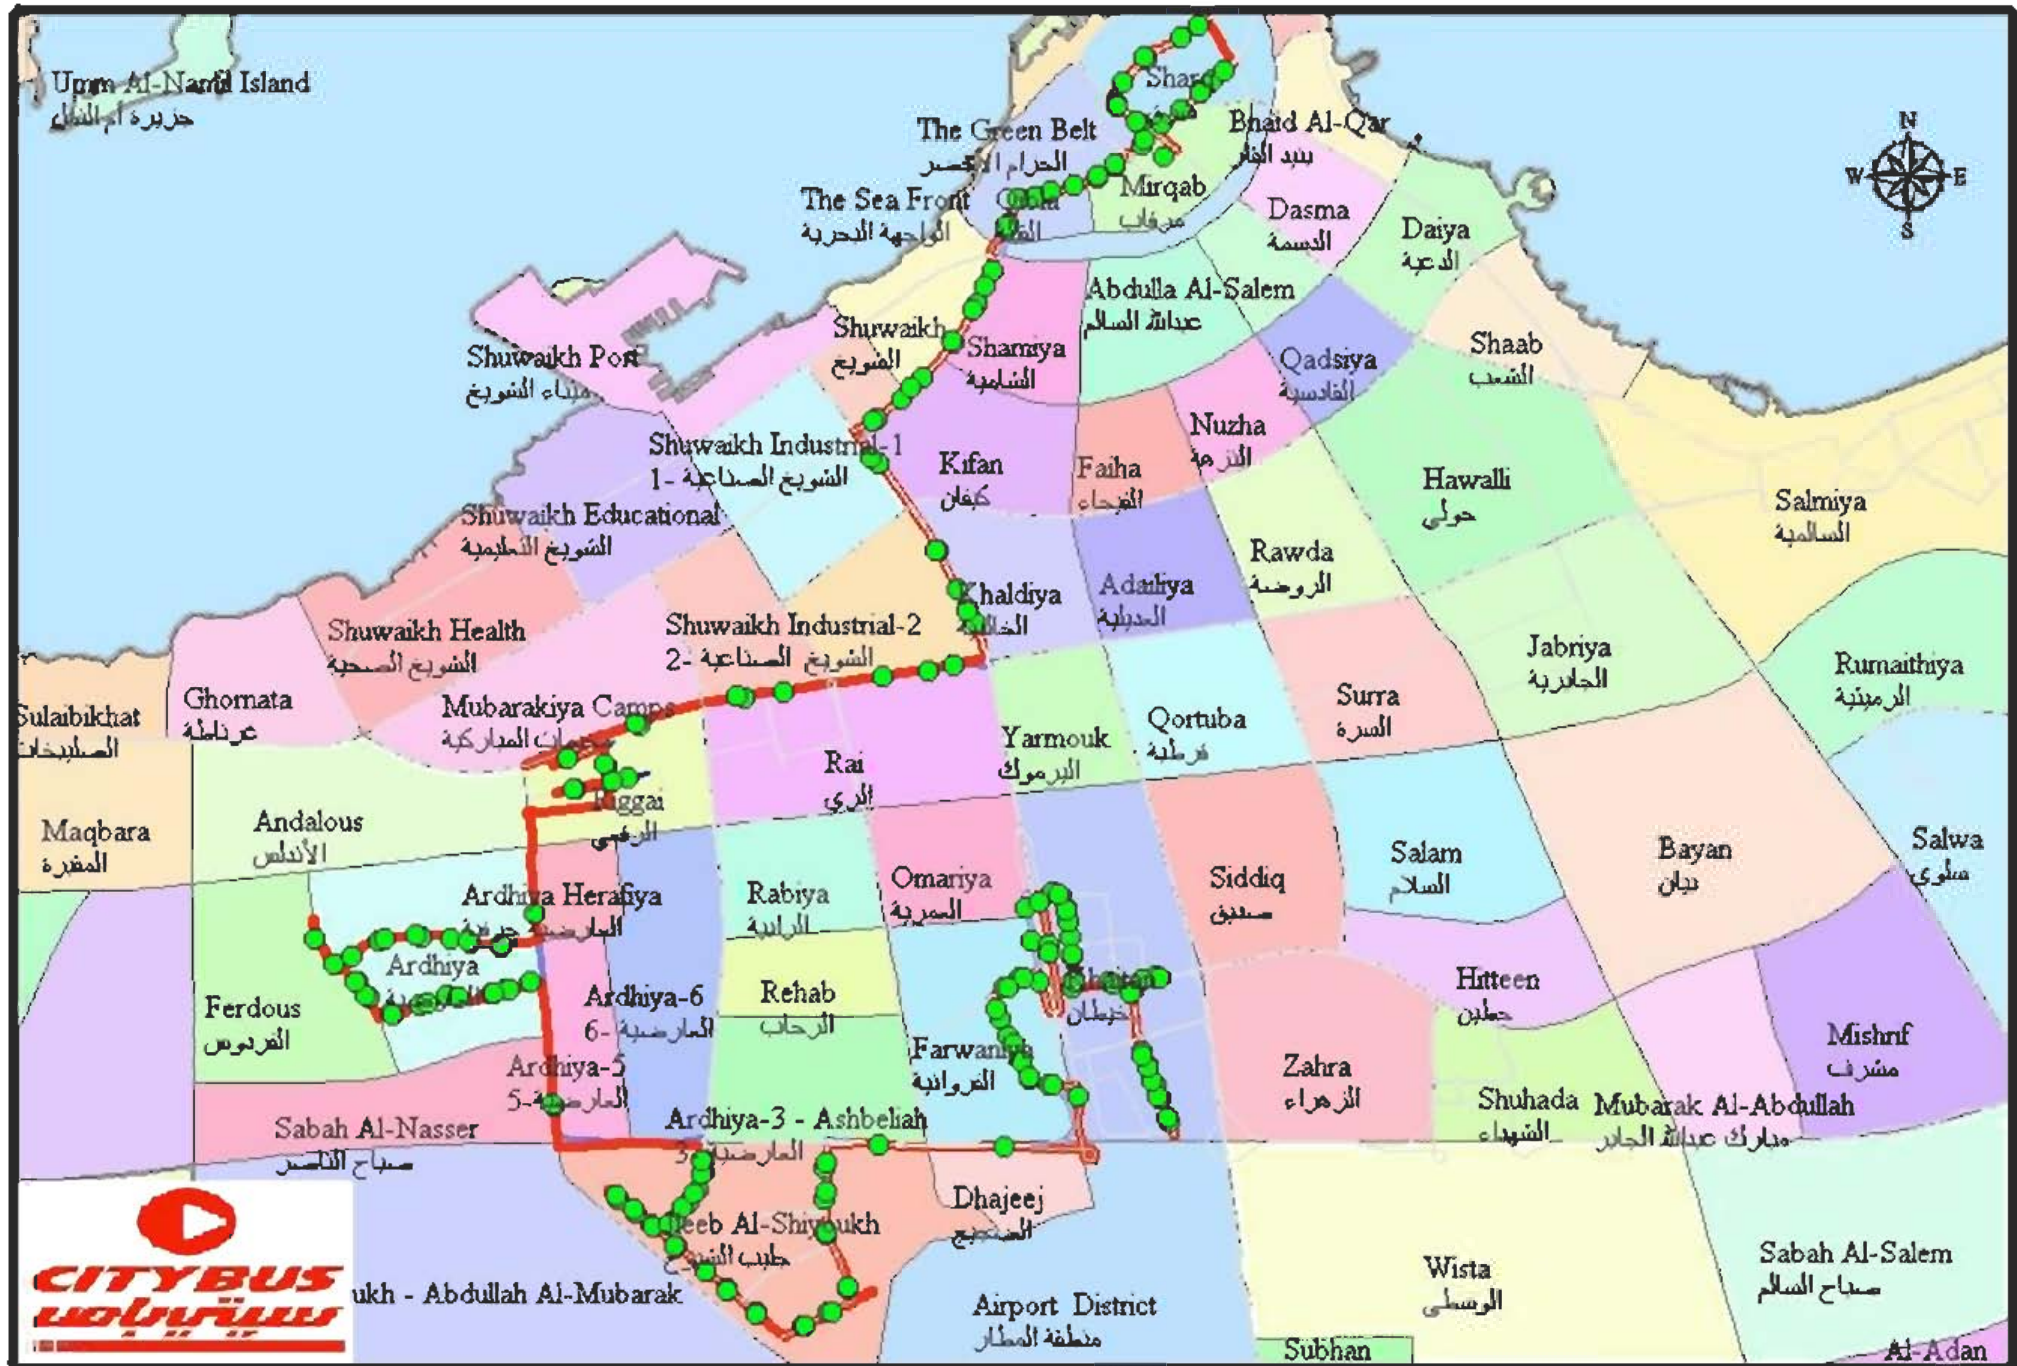

Citybus Route No. 39 x

Route Details: Sharq Dept- Yaraq- Malya- Airport Rd - (4) Ring Rd- Alreeqee- Alardea- Nazami- Jaleeb- (6) Ring Rd- Al Farwaniy- Old Khaitan - New Khaitan Dept

No. Of Bus stops is (99)

Route length : 52. KM

No. of trips is (124)

Round trip time : 209 M

ArcGIS 8 Development Team
March 2000

Source: ESRI Data & Maps CD
Created in ArcGIS 8 using ArcMap