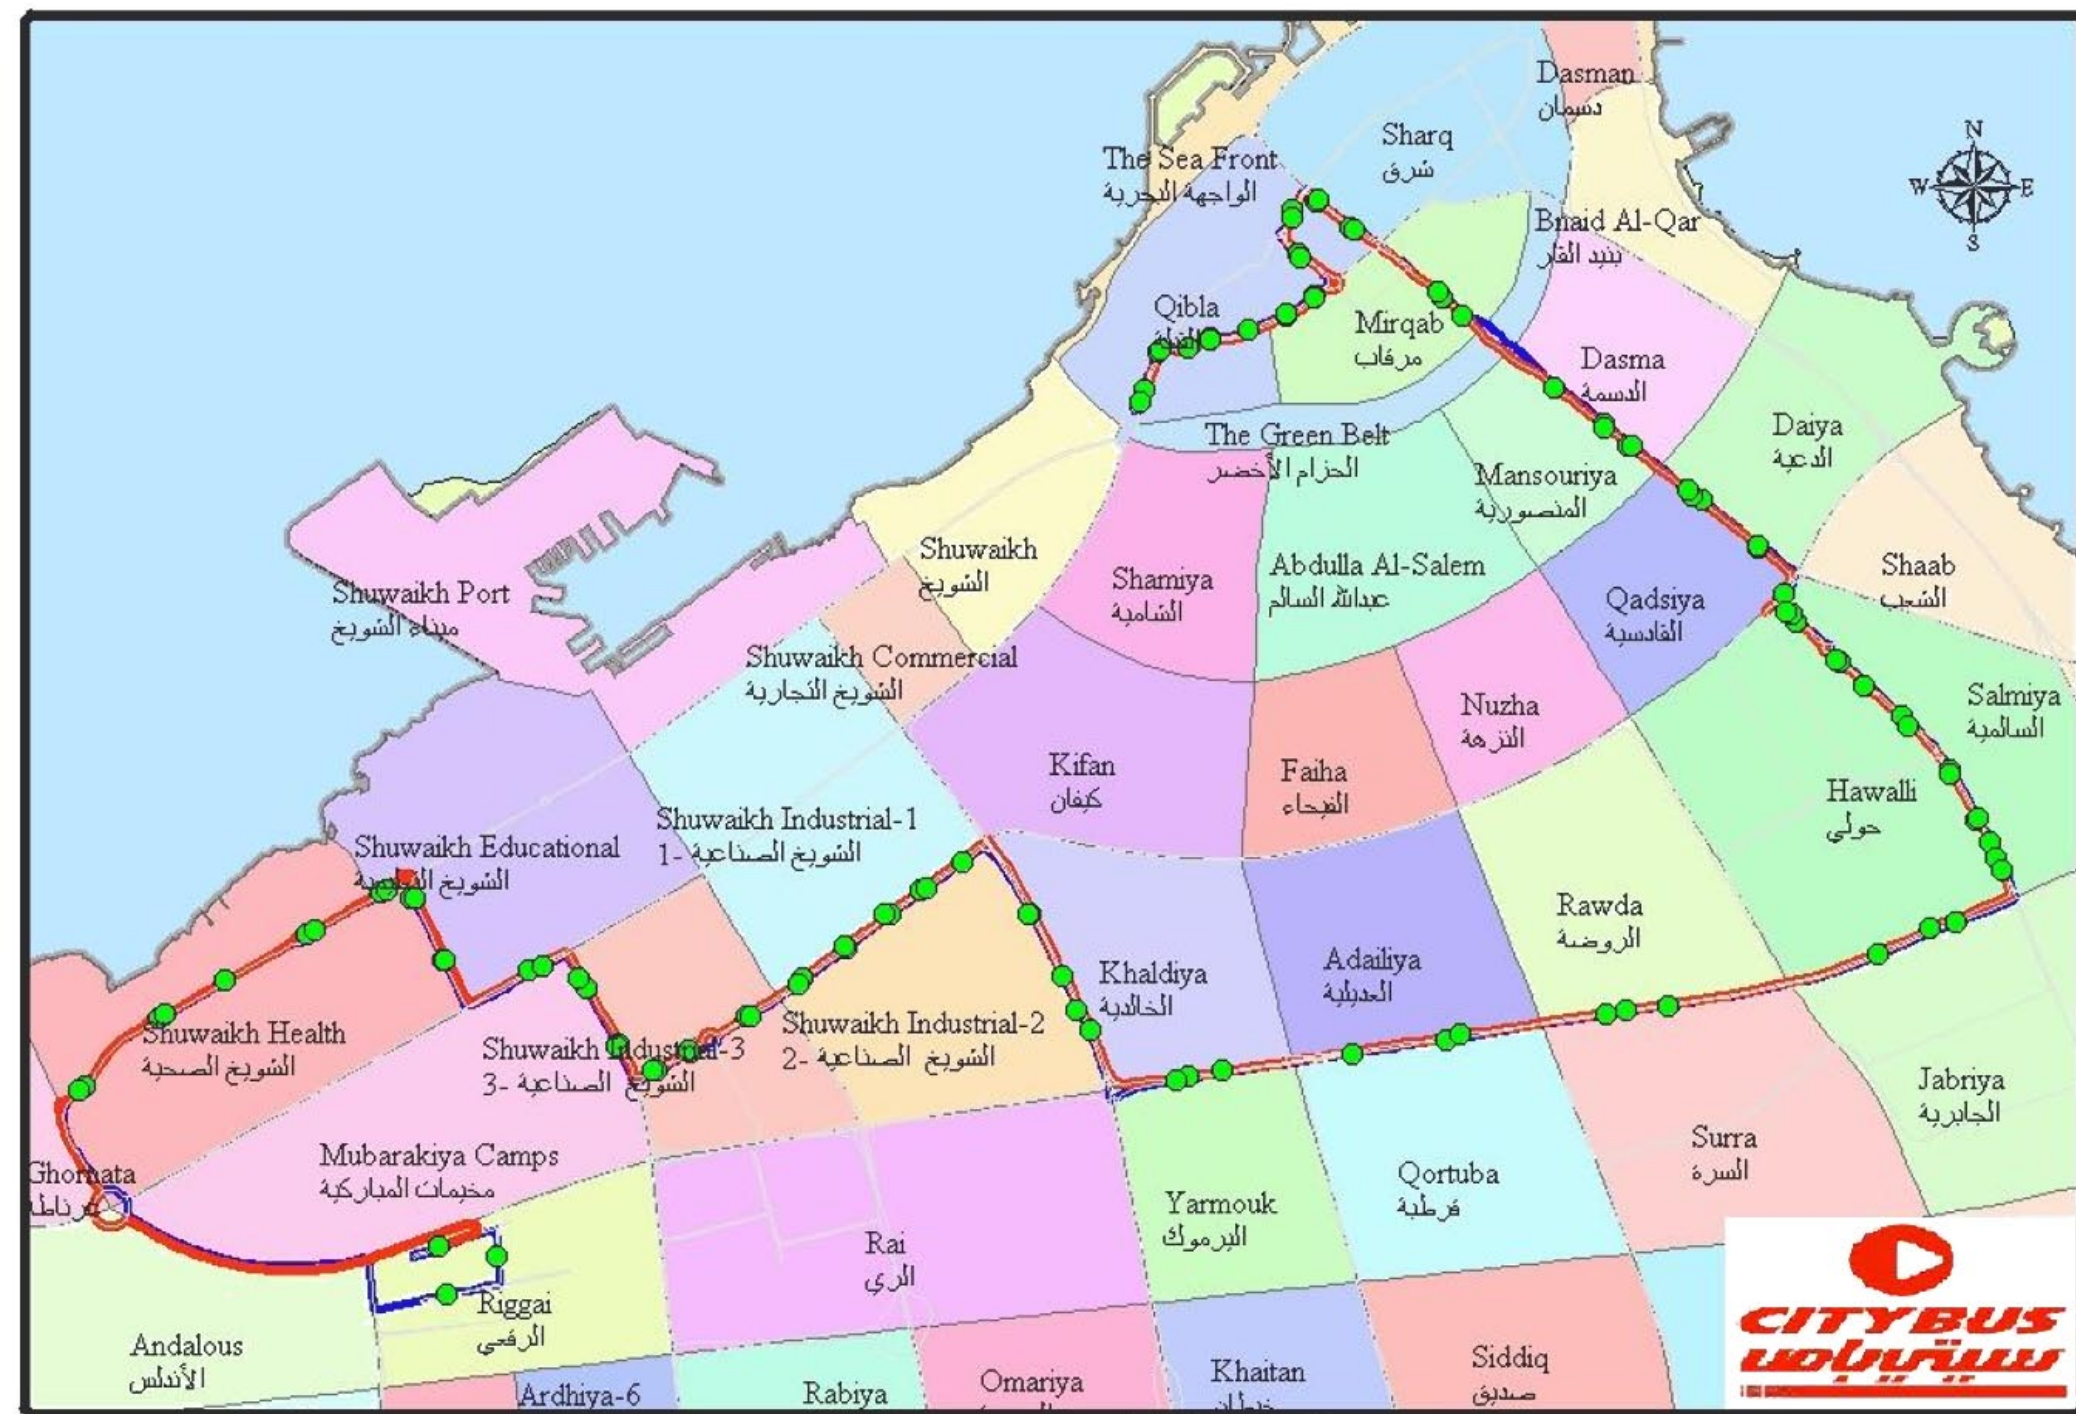

Citybus Route No.18

Route Details

Sheraton Depot- Shuhada St. Cairo St- 3th Ring- Tunis St.- 4th Ring- Canada Dry- Hospitals St- Regee Depot

No. of Bus stops is (69)

Route length :37.500 KM

No. of trips is (81)

Round trip time :120 M

ArcGIS 8 Development Team
March 2000

Source: ESRI Data & Maps CD
Created in ArcGIS 9 using ArcMap