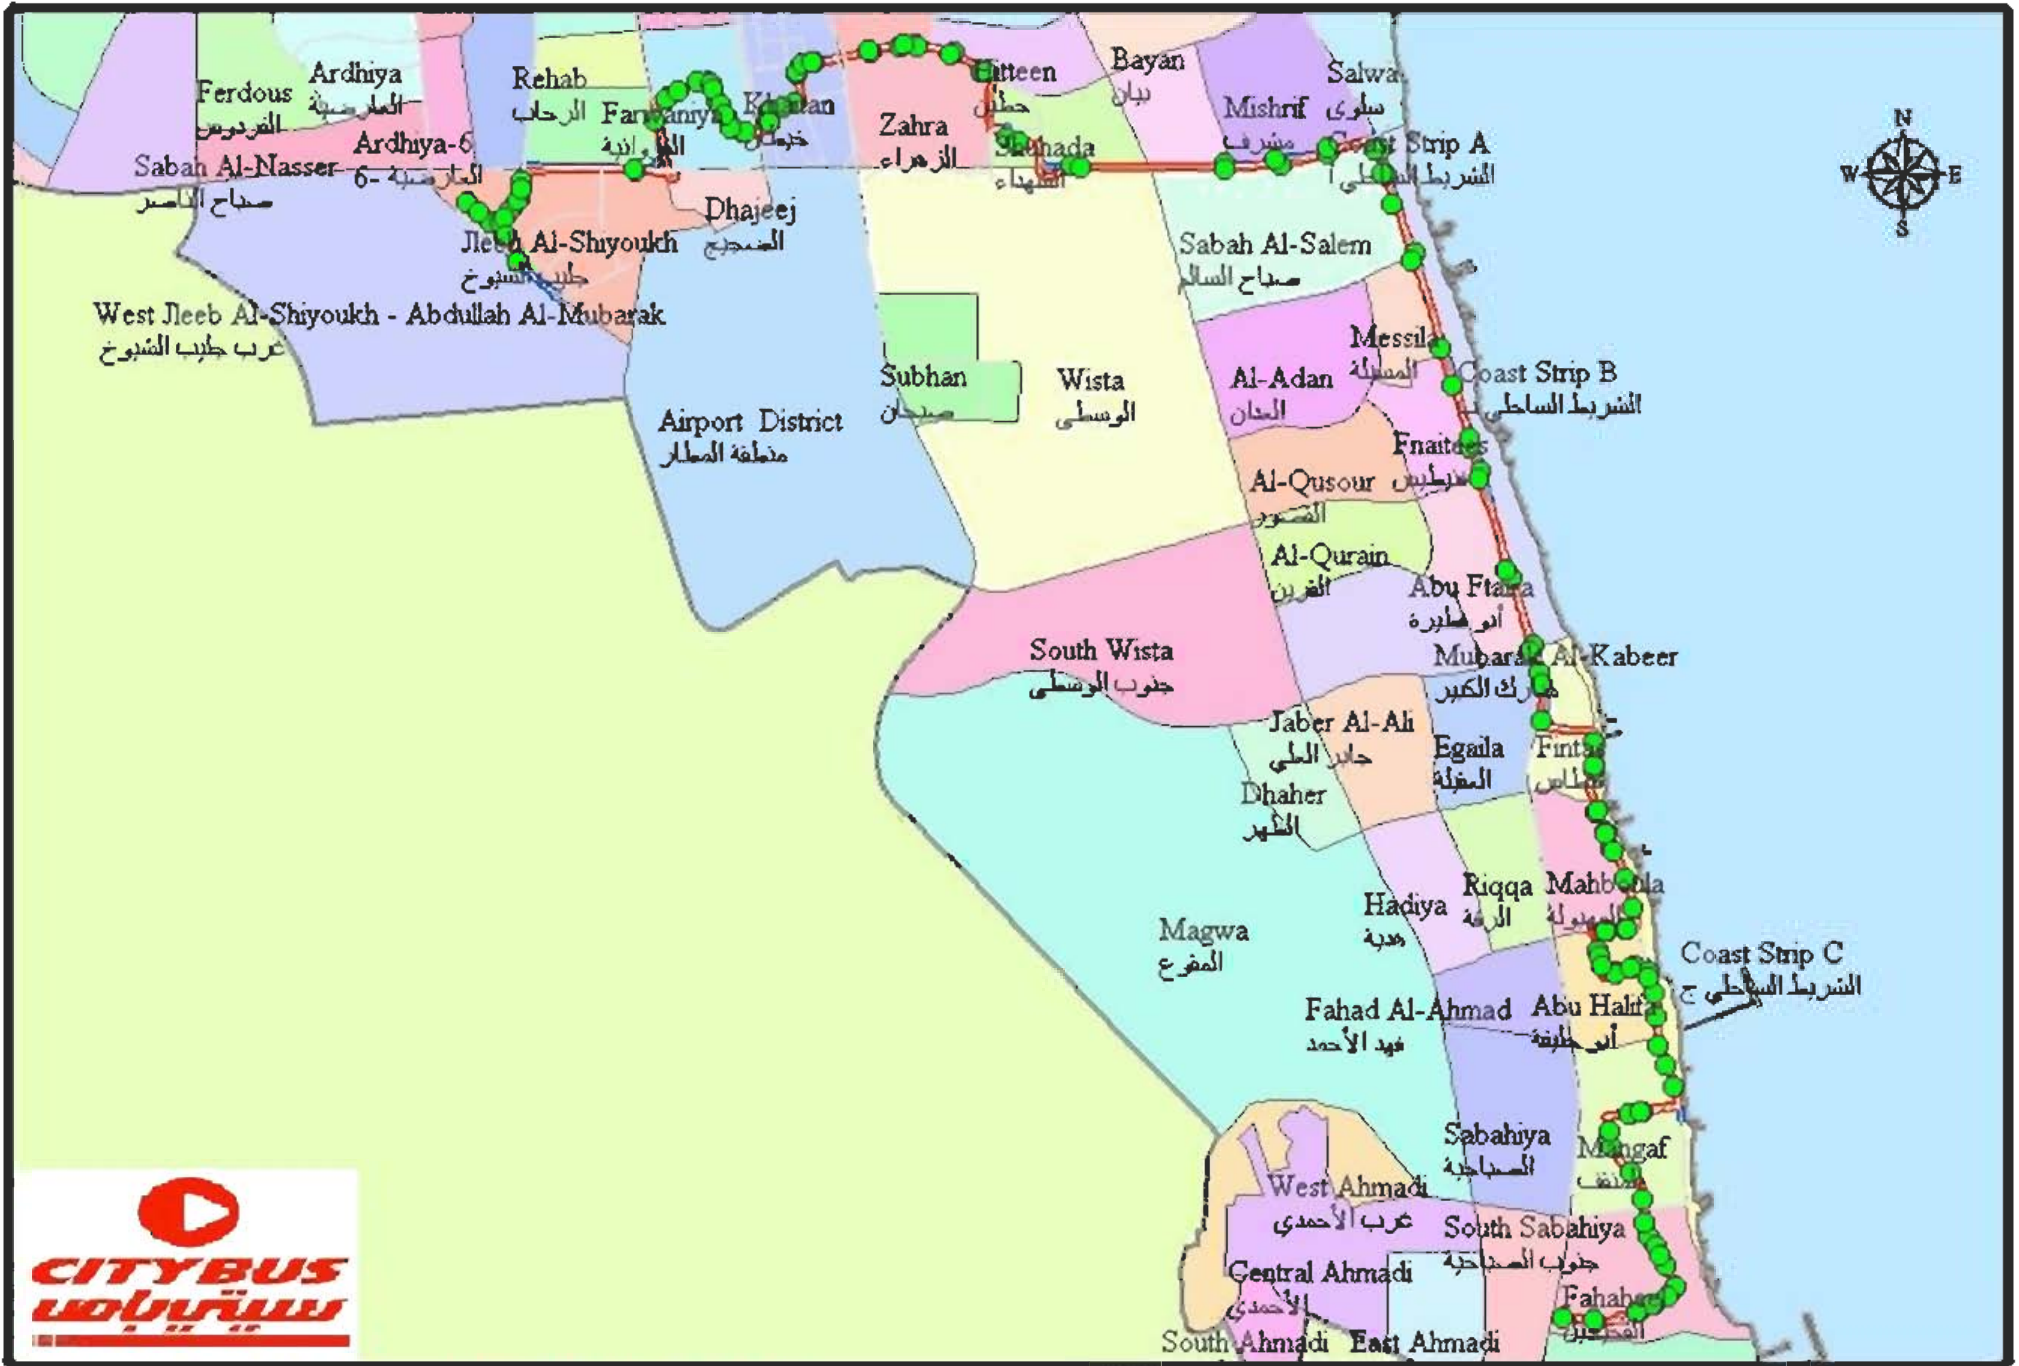

Citybus Route No. 106

Route Details: Jeleeb Debot-Hassawi-Farwaniya-New Khitan-P C I- Abu Hlefa- Mangaf- Fahaheel Debot

No. Of Bus stops is (69)

Route length :58 KM

No. of trips is (181)

Round trip time :180 M

ArcGIS 8 Development Team
March 2000

Source: ESRI Data & Maps CD
Created in ArcGIS 8 using ArcMap

Scale: 1:125 2:200 4:000 6:300 9:000